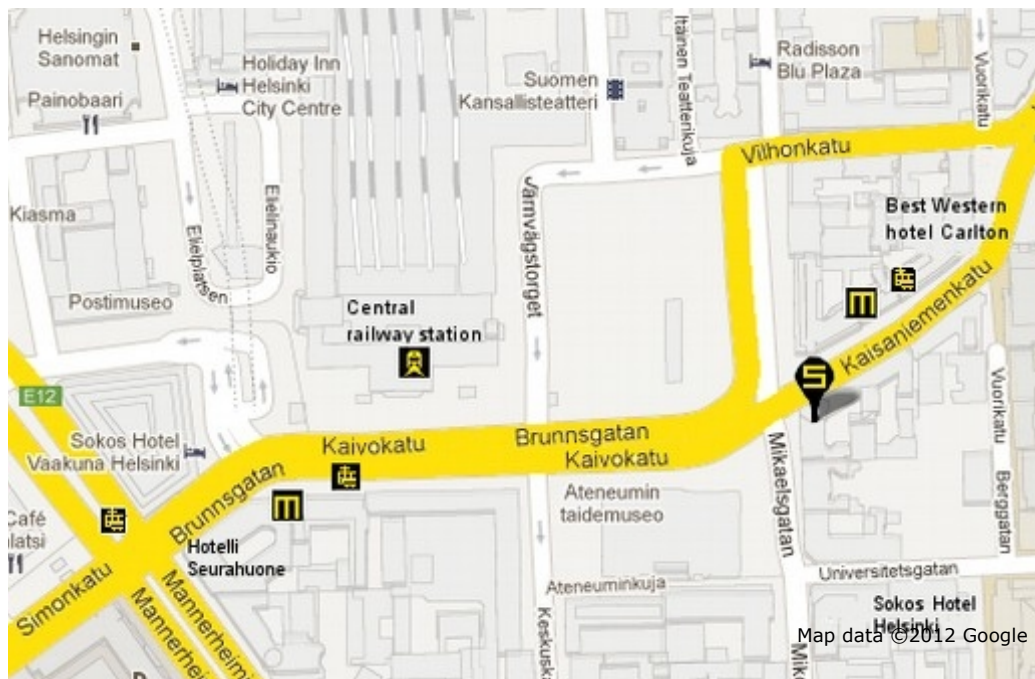

SAFE RETURN TO PORT [SURMA]

Surma office is located in the center of Helsinki City at Kaisaniemenkatu 1. This address is very easy to reach by tram, metro, bus or train.

1st route

1. Get in from Mikonkatu 13.
2. Climb half a floor of stairs.
3. Get out to inner court yard.
4. Continue straight to a court yard gateway
5. Surma reception is on your right
6. Be prepared to prove your identity.

2nd route

1. Walk into a gateway just right from Molly Malone's at Kaisaniemenkatu 1
2. Keep to the right and enter the outer court yard.
3. Walk to the far end of the court yard and enter another gateway on your right.
4. Surma reception is on your left.
5. Be prepared to prove your identity.